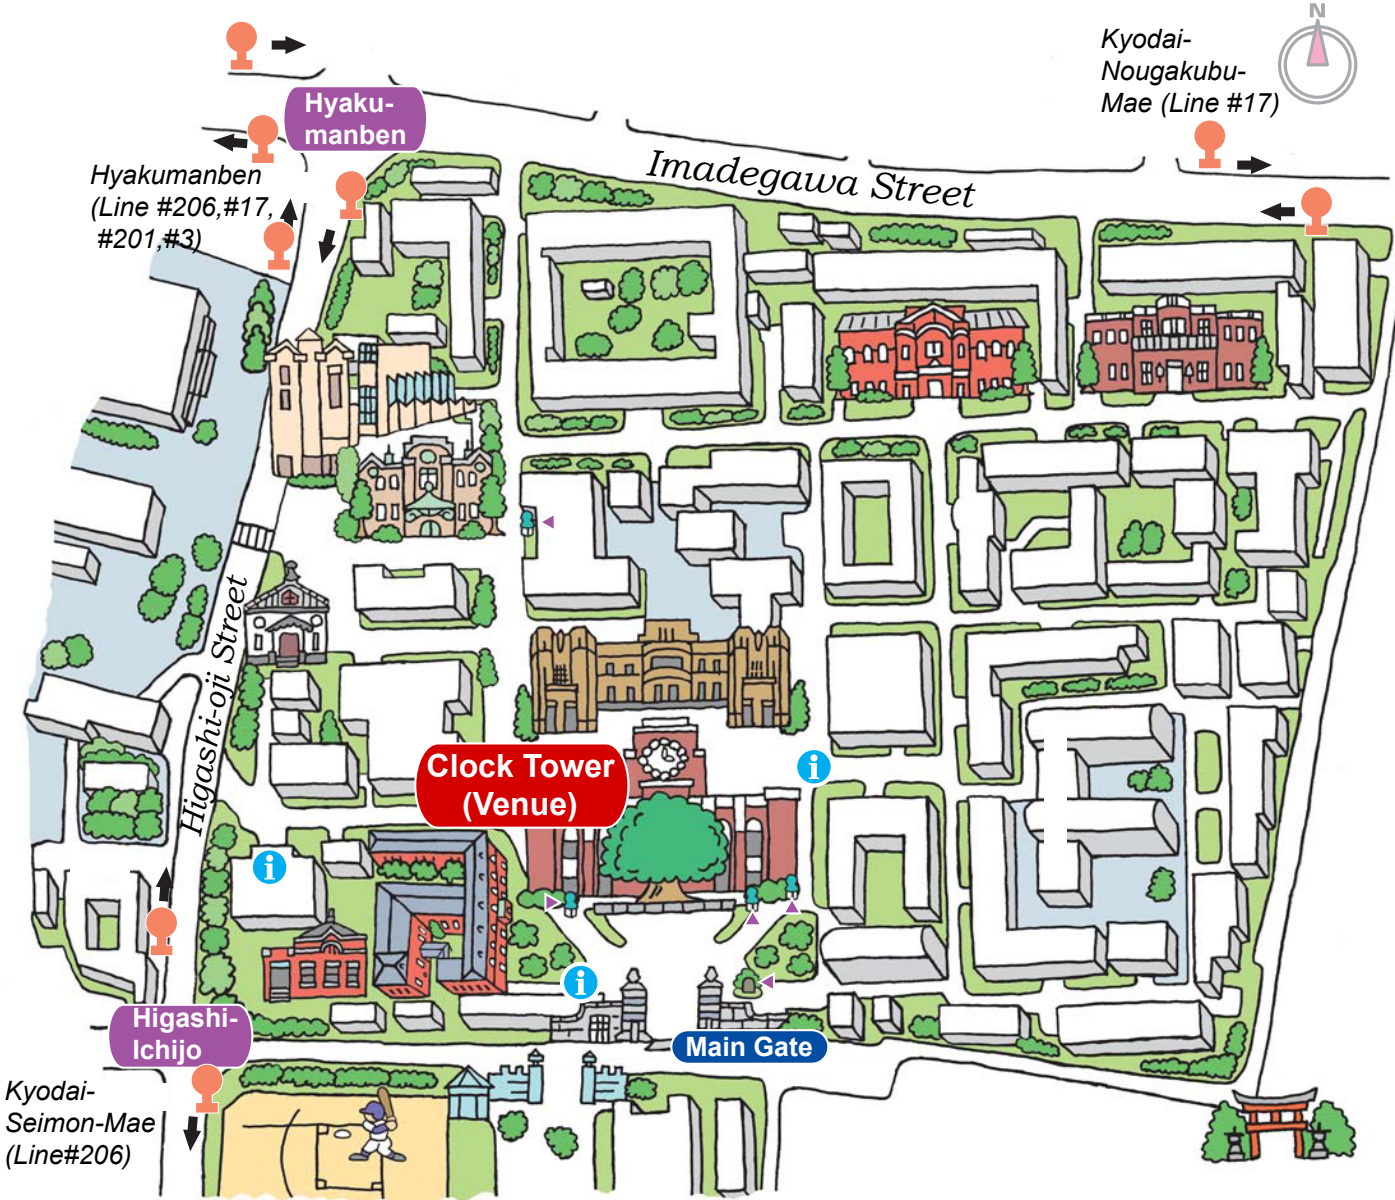

Kyoto University Main Campus (Yoshida Campus)

**Hyaku-
manben**

Intersection name

**Kyodai-
Seimon-Mae
(Line#206)**

Bus stop, direction, and bus line#